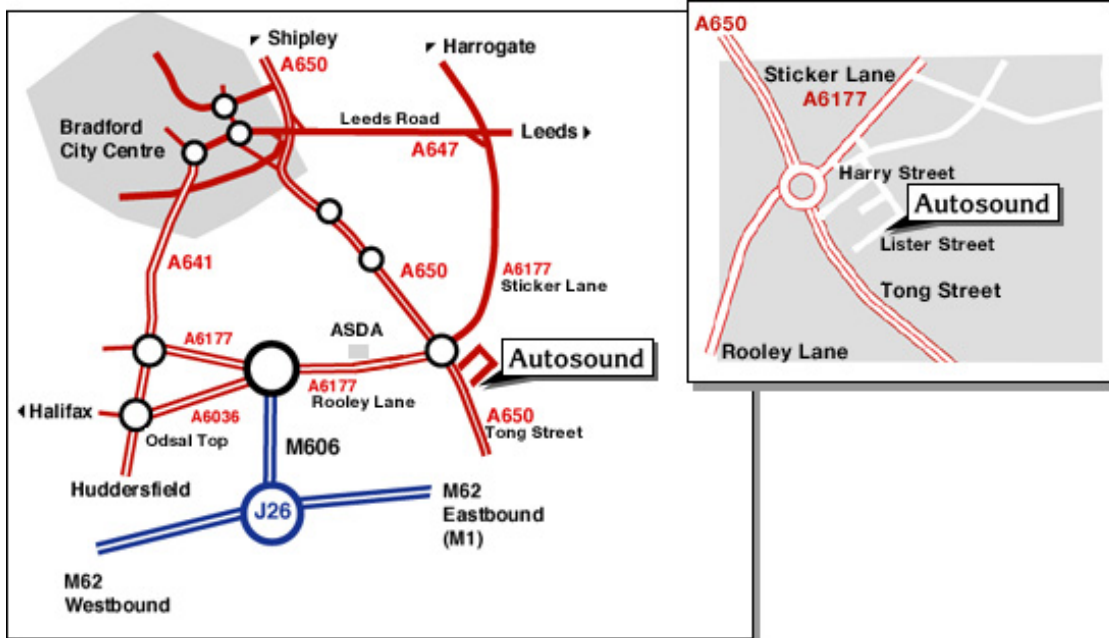

Autosound

Autosound – How to find us.

From the M62 (East or West bound):

Leaving the M62 at Junction 26 join the M606 towards Bradford. At the end of the M606 turn right at the roundabout on the A6177 Rooley Lane towards Leeds. Carry straight on past the ASDA supermarket until you come to another roundabout. Turn right at this roundabout on the A650 and after a short distance from the roundabout slip road, turn left onto Harry Street. Carry on along this street to the junction of School Street and then turn right. Follow School Street and then turn right into Lister Street towards the Industrial Estate. Autosound is situated here.